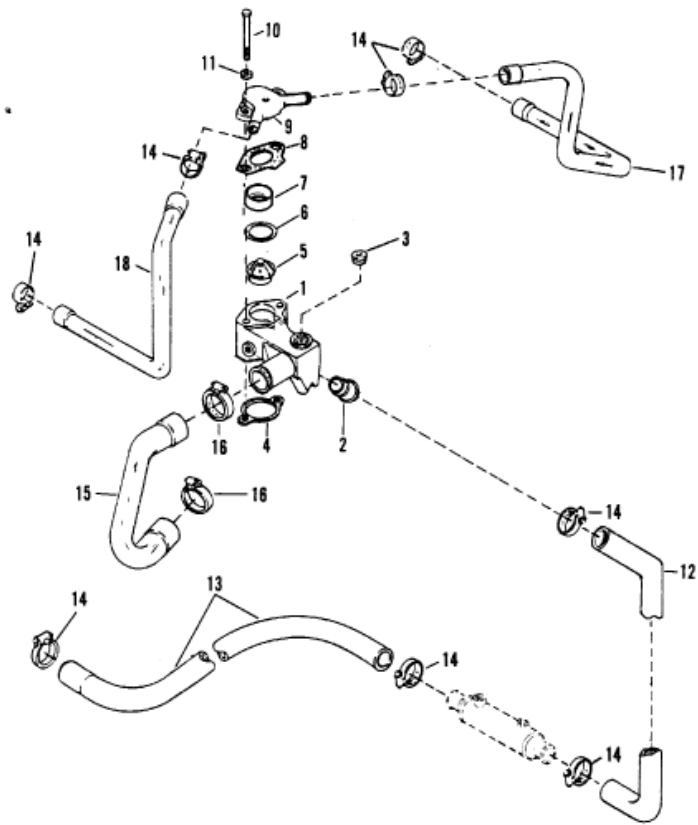

Parts List

Ref	Class	Part	Description	Qty	Comment	Footnote
1		87110A 2	THERMOSTAT HOUSING ASSEM	1		
2	23	47511	SLEEVE, THERMOSTAT HOUSI	1		
3	22	33198A 1	PLUG, THERMOSTAT HOUSIN	1		
4	27	53045	GASKET, THERMOSTAT HOUSI	1		3
5		59137	THERMOSTAT (143 DEGREES)	1		
6	27	47510	GASKET, THERMOSTAT	1		3
7	23	47508	SLEEVE, THERMOSTAT	1		
8	27	48818	GASKET, THERMOSTAT COVER	1		3
9		47441A 1	COVER, THERMOSTAT	1		
10	10	72094	SCREW, THERMOSTAT HOUSI	2		
11	12	20553	WASHER, THERMOSTAT HOUSI	2		
12	32	88794	HOSE, THERMOSTAT HOUSING	1		
13	32	96246A 4	HOSE, FLUID COOLER TO DRIVE	1		
14	54	32780	CLAMP, HOSE ATTACHING	8		
15	32	87108	HOSE, THERMOSTAT HOUSING	1		
16	54	32781	CLAMP, HOSE ATTACHING	2		
17	32	87116	HOSE, THERMOSTAT COVER TC	1	(PORT)	
18	32	87117	HOSE, THERMOSTAT COVER TC	1	(STARBOARD)	